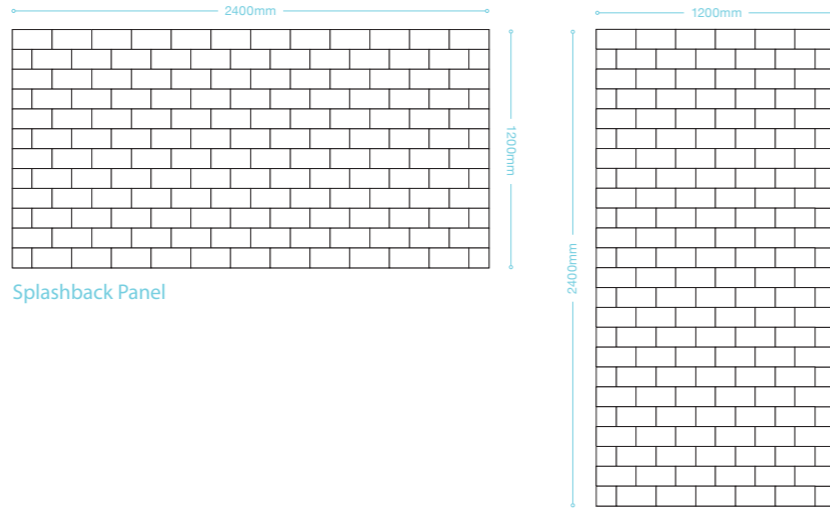

Composite

Our new composite range is for those who want the traditional look of stunning metro tiles, but with all the benefits of the Mermaid waterproof panel system. Easy to fit and as no grout is required, it's incredibly easy to clean.

Composite Price List

Shower & Feature Panel Sizes: 2400 x 1200mm	Price: £136.45
Splashback Size: 1200 x 2400mm	Price: £136.45

Splashback Panel

Shower/Feature Panel